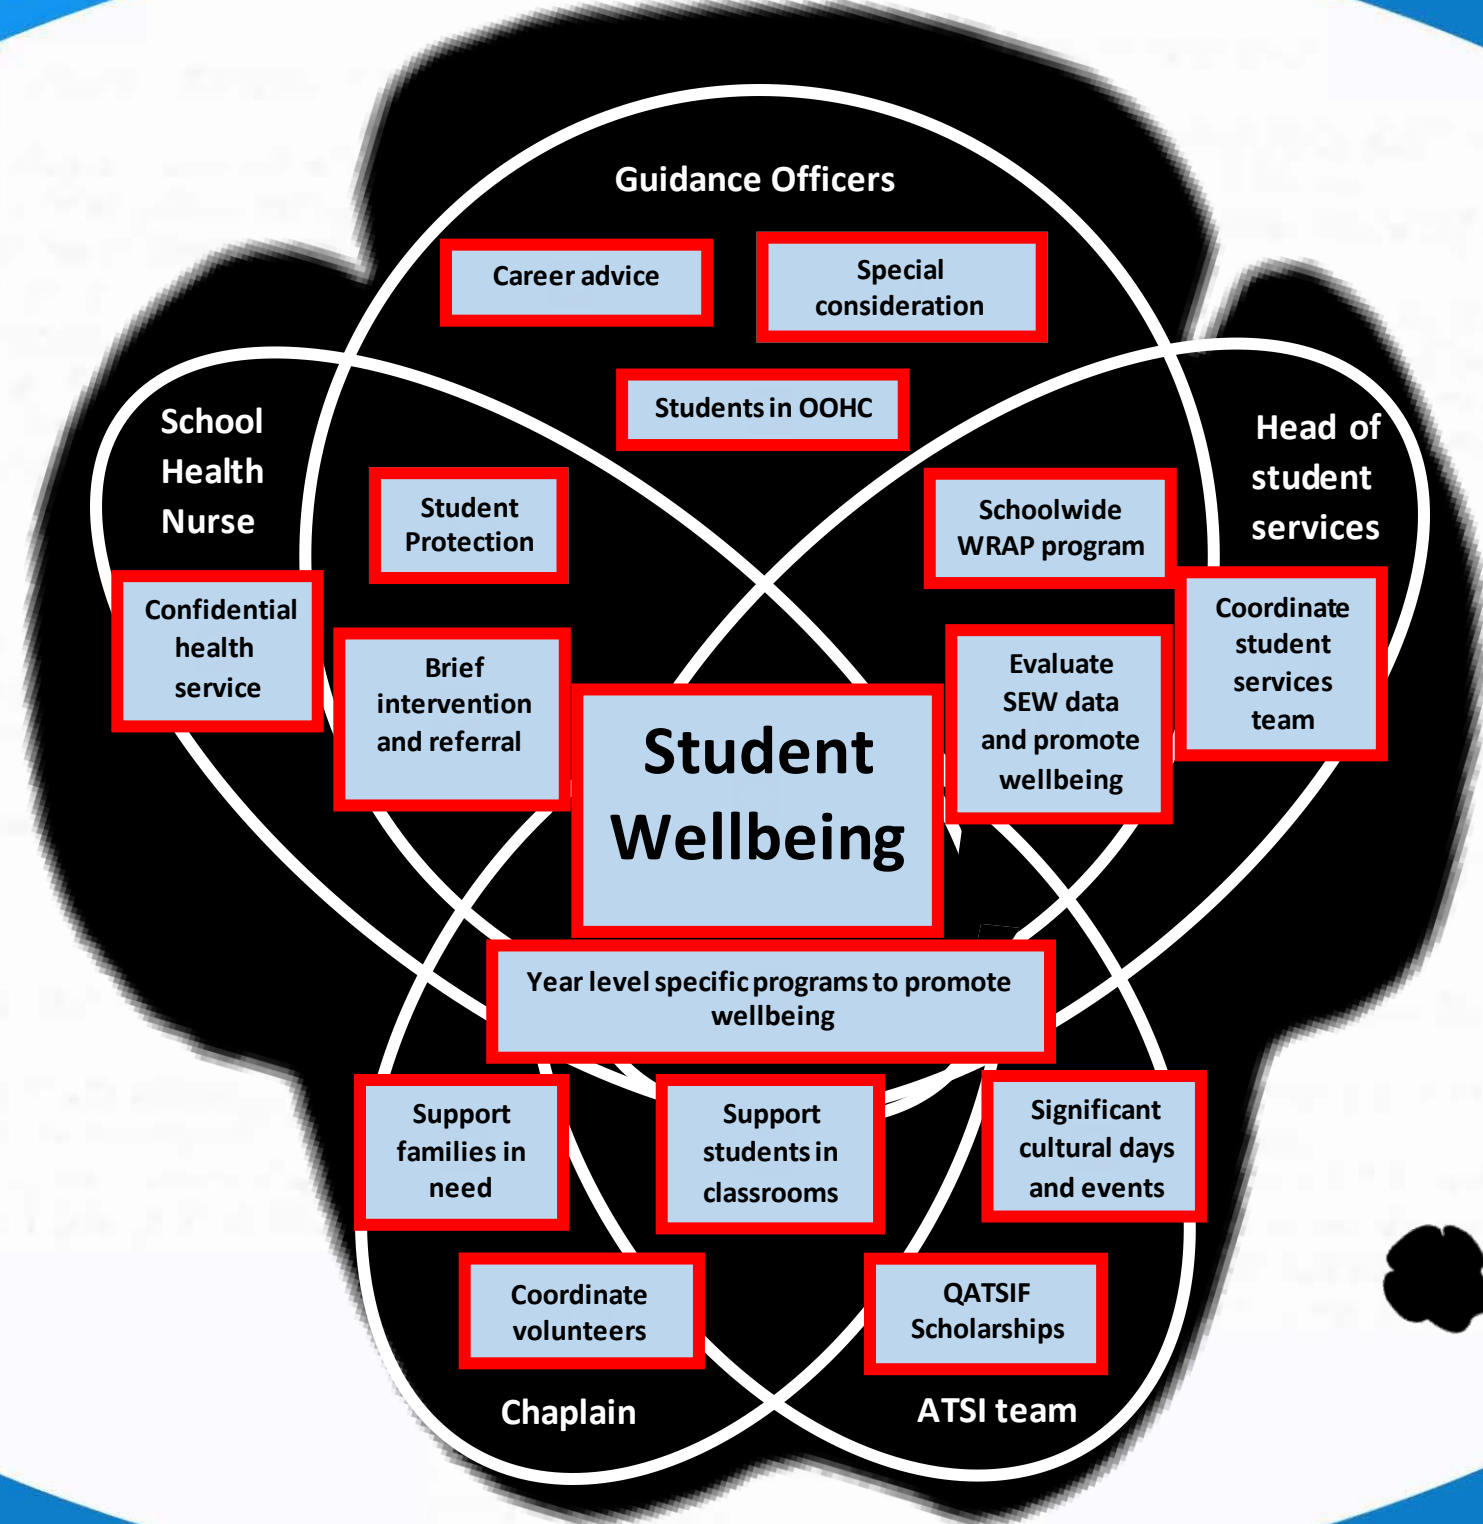

# ROCHEDALE STATE HIGH SCHOOL - STUDENT SUPPORT SERVICES TEAM

Support for Higher Achievement

Direction

Resilience

Empowerment