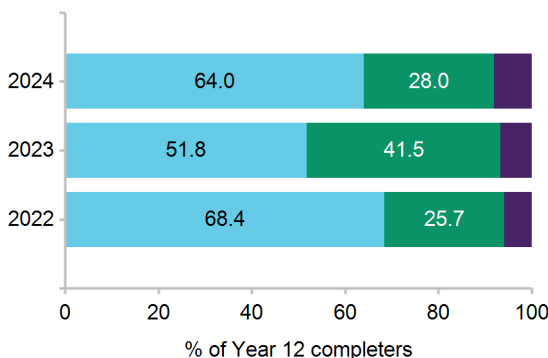

Next Step 2024 Post-School Destinations

Rochedale State High School

This is a summary of the post-school destinations of students from Rochedale State High School who completed Year 12 and gained a Senior Statement in 2023. The results are from the *Year 12 Completers Survey*, which is conducted approximately six months after students completed Year 12.

For more information about the survey visit the *Next Step* website www.qld.gov.au/nextstep. Regional and statewide reports will be available from October 2024.

82.1% response rate

161 out of 196 Year 12 completers from this school responded to the 2024 survey. *Results may not be representative of all Year 12 completers at this school.*

Post-school destinations

In 2024, 91.9% of Year 12 completers from Rochedale State High School were engaged in education, training or employment in the year after they completed school.

Of the 161 respondents, 64.0% continued in education and training. The most common study destination was bachelor degree.

A further 28.0% transitioned directly into paid employment only.

All Year 12 completers were assigned to a *main destination*. Respondents who were both studying and working are reported as being in education or training, including apprentices and trainees.

Engagement over time